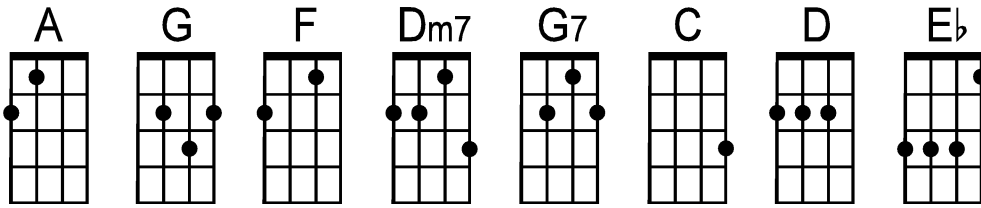

The ending of The End

by Paul McCartney (1969)

(first 6 measures are picked double time)

A | | |
 and in the end—————

| G | F |
 the love you take— is e - qual to the

Dm7 . G7 . | C |
 love————— you make—————

D | Eb | F | C\ |
 Ah————— Ah—————

San Jose Ukulele Club